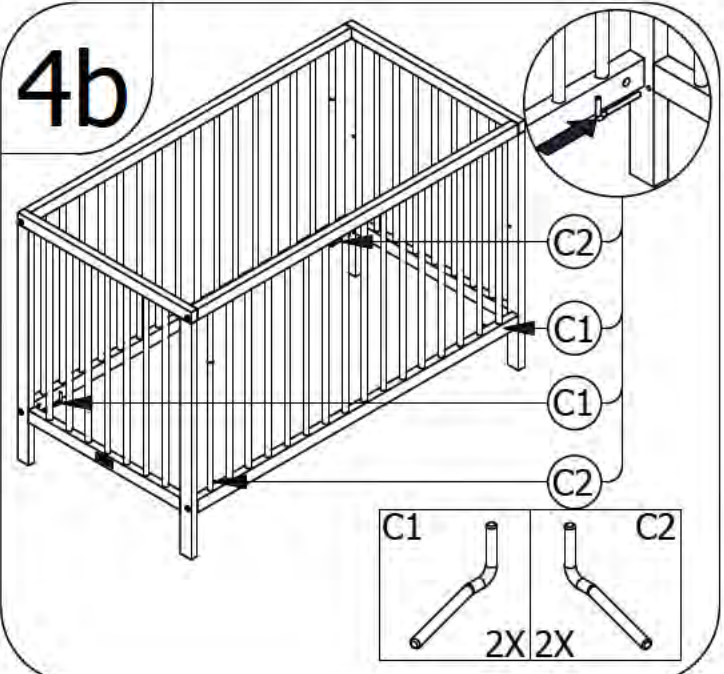

ASSEMBLY INSTRUCTION
MONTAGE HANDLEIDING
MONTAGE ANLEITUNG
NOTICE DE MONTAGE
MANUAL DE MONTAJE

UK
NL
D
F
ESP

MODEL
TYPE
COLOUR
ART.CODE

:TOBY
:BED 60X120
:NATURAL
:114074.01

Distributor:

BOPITA
Energieweg 1
6662 NS Elst
The Netherlands

1b

2b

3b

4b

5b

6b